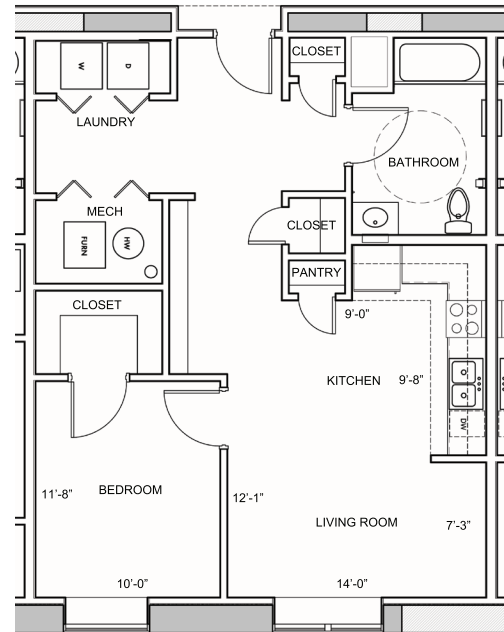

MORTON SCHOOL SENIOR APTS

1BR - UNIT 114

1 BEDROOM
766 SQ. FT.

MORTONSENIORAPTS.COM

2101 N. COLLEGE AVE.
INDIANAPOLIS, IN 46202

PLEASE NOTE THAT RENTAL RATES, AVAILABILITY, DEPOSITS AND SPECIALS ARE SUBJECT TO CHANGE WITHOUT NOTICE AND ARE BASED ON AVAILABILITY. LEASE TERMS VARY AND MINIMUM LEASE TERMS AND OCCUPANCY GUIDELINES MAY APPLY. CONTACT LEASING OFFICE FOR DETAILS.